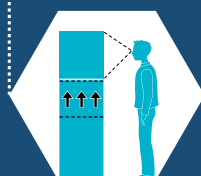

Corrosion-resistant
anodized aluminium
frame

Ease of observation
(a high 85-cm stand)

Supports any
filtration arrangement
(includes a sump)

The rear wall is
stained black
to add more depth

GLOSSY MARINE sets are a new offer for lovers of marine aquarium. They consist of an aquarium, a cabinet and a sump with semi-equipment. They are designed for further expansion according to the individual needs of the user. High quality of workmanship makes them a decoration of any room. Thanks to GLOSSY MARINE you can easily and simply own a large marine aquarium!