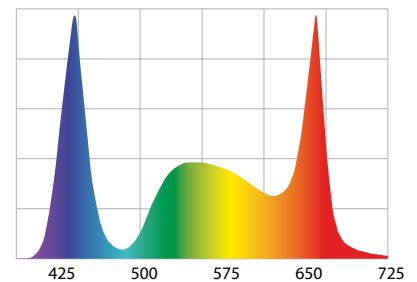

Comfort Zone Fix
automatic heater

the set includes the Acti
CrusTabs
food
tablets